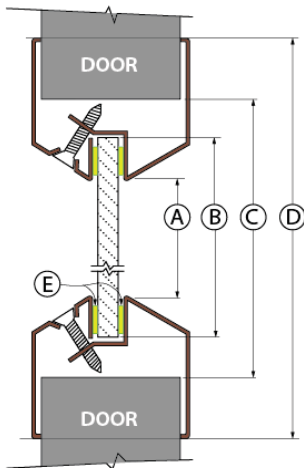

## VL SERIES, VISION LITE STANDARD PROFILE

- (A) VISIBLE LIGHT = 2" UNDER ORDER SIZE
- (B) GLASS = 1" UNDER ORDER SIZE
- (C) ORDER SIZE = DOOR CUTOUT
- (D) 1-3/8" OVER ORDER SIZE
- (E) GLAZING TAPE

- ▶ 45-180 Minute Fire Rated Steel Vision Lites for 3/16" to 1/4" Glass
- ▶ Standard Profile Vision lite for Fire Rated Doors
- ▶ Frame has Single-side Fasteners
- ▶ 20 Gauge Cold Rolled Steel
- ▶ Designed for use with 1-3/4" doors only
- ▶ Baked on powder coat finish
- ▶ Color: Standard Bronze
- ▶ Fasteners: #8 x 7/8" Flathead phillips head SMS

ITEM #	SIZE (DOOR CUTOUT) Width x Height	PCS/CTN
VL520	5" x 20"	6
VL535	5" x 35"	6
VL624	6" x 24"	6
VL626	6" x 26"	6
VL627	6" x 27"	6
VL630	6" x 30"	6
VL636	6" x 36"	6
VL722	7" x 22"	6
VL818	8" x 18"	6
VL830	8" x 30"	6
VL832	8" x 32"	6
VL836	8" x 36"	6
VL1010	10" X 10"	10
VL1212	12" x 12"	10
VL1414	14" x 14"	10
VL1818	18" x 18"	2
VL2020	20" x 20"	4
VL2030	20" x 30"	2
VL2424	24" x 24"	4
VL2430	24" x 30"	4
VL2432	24" x 32"	4
VL2434	24" x 34"	2
VL2436	24" x 36"	2
VL2460	24" x 60"	2
VL2464 *	24" x 64"	2