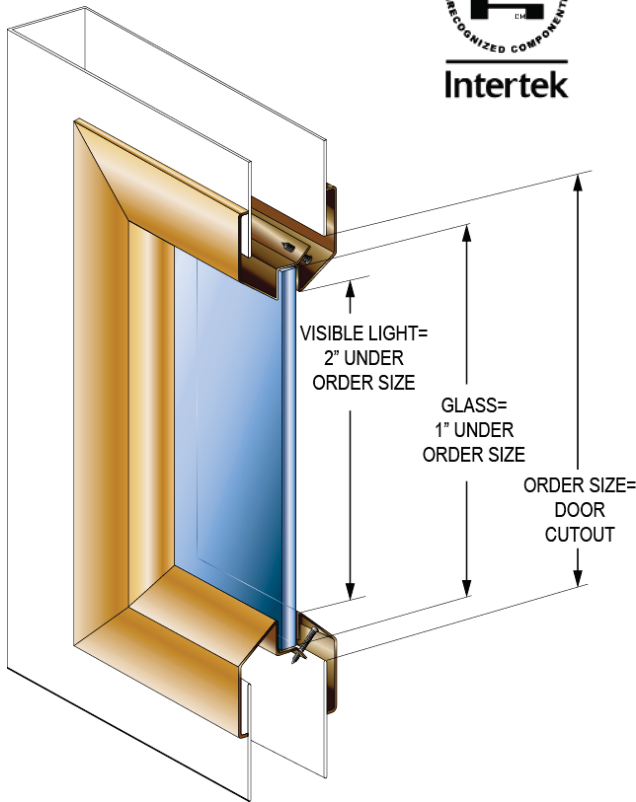

## VL SERIES, VISION LITE STANDARD PROFILE

- (A) VISIBLE LIGHT = 2" UNDER ORDER SIZE
- (B) GLASS = 1" UNDER ORDER SIZE
- (C) ORDER SIZE = DOOR CUTOUT
- (D) 1-3/8" OVER ORDER SIZE
- (E) GLAZING TAPE

- ▶ 45-180 Minute Fire Rated Steel Vision Lites for 3/16" to 1/4" Glass
- ▶ Standard Profile Vision lite for Fire Rated Doors
- ▶ Frame has Single-side Fasteners
- ▶ 20 Gauge Cold Rolled Steel
- ▶ Designed for use with 1-3/4" doors only
- ▶ Baked on powder coat finish
- ▶ Color: Standard Bronze
- ▶ Fasteners: #8 x 7/8" Flathead phillips head SMS

ITEM #	SIZE (DOOR CUTOUT) Width x Height	PCS/CTN
VL520	5" x 20"	6
VL535	5" x 35"	6
VL624	6" x 24"	6
VL626	6" x 26"	6
VL627	6" x 27"	6
VL630	6" x 30"	6
VL636	6" x 36"	6
VL722	7" x 22"	6
VL818	8" x 18"	6
VL830	8" x 30"	6
VL832	8" x 32"	6
VL836	8" x 36"	6
VL1010	10" X 10"	10
VL1212	12" x 12"	10
VL1414	14" x 14"	10
VL1818	18" x 18"	2
VL2020	20" x 20"	4
VL2030	20" x 30"	2
VL2424	24" x 24"	4
VL2430	24" x 30"	4
VL2432	24" x 32"	4
VL2434	24" x 34"	2
VL2436	24" x 36"	2
VL2460	24" x 60"	2
VL2464 *	24" x 64"	2