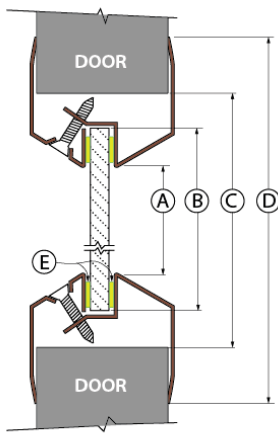

LITES

SVL SERIES, VISION LITE LOW PROFILE

- (A) VISIBLE LIGHT = 2" UNDER ORDER SIZE
- (B) GLASS = 1" UNDER ORDER SIZE
- (C) ORDER SIZE = DOOR CUTOUT
- (D) 1-3/8" OVER ORDER SIZE
- (E) GLAZING TAPE

- ▶ 45-180 Minute Fire Rated Steel Vision Lites for 3/16" to 1/4" Glass
- ▶ Low Profile Beveled Vision lite for Fire Rated Doors
- ▶ Frame has Single-side Fasteners
- ▶ 20 Gauge Cold Rolled Steel
- ▶ Designed for use with 1-3/4" doors only
- ▶ Baked on powder coat finish
- ▶ Color: Standard Bronze
- ▶ Fasteners: #8 x 7/8" Flathead phillips head SMS

ITEM #	SIZE (DOOR CUTOUT) Width x Height	PCS/CTN
SVL520	5" x 20"	6
SVL535	5" x 35"	6
SVL614	6" x 14"	6
SVL624	6" x 24"	6
SVL626	6" x 26"	6
SVL627	6" x 27"	6
SVL630	6" x 30"	6
SVL636	6" x 36"	6
SVL722	7" x 22"	6
SVL818	8" x 18"	6
SVL830	8" x 30"	6
SVL832	8" x 32"	6
SVL836	8" x 36"	6
SVL838	8" x 38"	6
SVL1212	12" x 12"	10
SVL1818	18" x 18"	2
SVL1830	18" x 30"	2
SVL1832	18" x 32"	2
SVL2236	22" x 36"	2
SVL2424	24" x 24"	4
SVL2430	24" x 30"	4
SVL2432	24" x 32"	4
SVL2434	24" x 34"	2
SVL2436	24" x 36"	2
SVL2454	24" x 54"	2
SVL2456	24" x 56"	2
SVL2460	24" x 60"	2
SVL2464 *	24" x 64"	2
SVL3036	30" x 36"	2