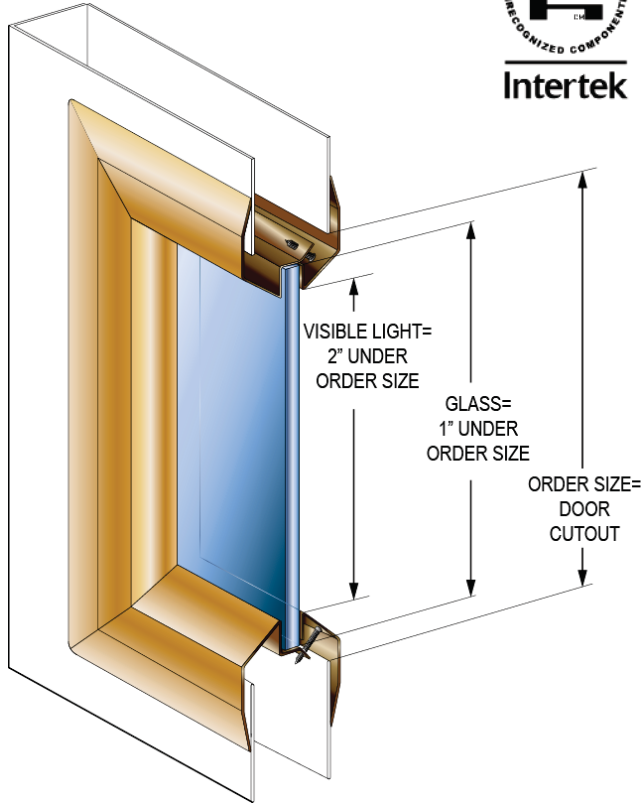

LITES

SVL SERIES, VISION LITE LOW PROFILE

- (A) VISIBLE LIGHT = 2" UNDER ORDER SIZE
- (B) GLASS = 1" UNDER ORDER SIZE
- (C) ORDER SIZE = DOOR CUTOUT
- (D) 1-3/8" OVER ORDER SIZE
- (E) GLAZING TAPE

- ▶ 45-180 Minute Fire Rated Steel Vision Lites for 3/16" to 1/4" Glass
- ▶ Low Profile Beveled Vision lite for Fire Rated Doors
- ▶ Frame has Single-side Fasteners
- ▶ 20 Gauge Cold Rolled Steel
- ▶ Designed for use with 1-3/4" doors only
- ▶ Baked on powder coat finish
- ▶ Color: Standard Bronze
- ▶ Fasteners: #8 x 7/8" Flathead phillips head SMS

ITEM #	SIZE (DOOR CUTOUT) Width x Height	PCS/CTN
SVL520	5" x 20"	6
SVL535	5" x 35"	6
SVL614	6" x 14"	6
SVL624	6" x 24"	6
SVL626	6" x 26"	6
SVL627	6" x 27"	6
SVL630	6" x 30"	6
SVL636	6" x 36"	6
SVL722	7" x 22"	6
SVL818	8" x 18"	6
SVL830	8" x 30"	6
SVL832	8" x 32"	6
SVL836	8" x 36"	6
SVL838	8" x 38"	6
SVL1212	12" x 12"	10
SVL1818	18" x 18"	2
SVL1830	18" x 30"	2
SVL1832	18" x 32"	2
SVL2236	22" x 36"	2
SVL2424	24" x 24"	4
SVL2430	24" x 30"	4
SVL2432	24" x 32"	4
SVL2434	24" x 34"	2
SVL2436	24" x 36"	2
SVL2454	24" x 54"	2
SVL2456	24" x 56"	2
SVL2460	24" x 60"	2
SVL2464 *	24" x 64"	2
SVL3036	30" x 36"	2