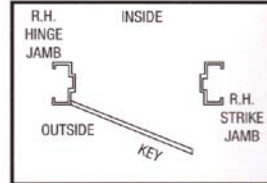

Door and Frame Handing Chart

SINGLE SWING DOORS

When door swings towards you and hinges are on right side of the door – **Door is R.H.R. / Frame is L.H.**
 When door swings inside and hinges are on right side of the door – **Door is R.H. / Frame is R.H.**

Right Hand Reverse Door (Swing Out) Left Hand Frame

Left Hand Reverse Door (Swing Out) Right Hand Frame

Right Hand Door (Swing In) Right Hand Frame

Left Hand Door (Swing In) Left Hand Frame

DOUBLE DOORS

When door leaf swing towards you and hinges are on the right side of active leaf – **Door is R.H.R Active / Frame is L.H. Active**
 When door leaf swing inside and hinges are on the right side of active leaf – **Door is R.H. Active / Frames is R.H. Active**