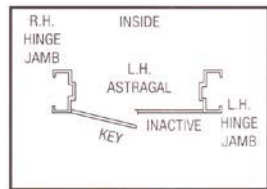

Door and Frame Handing Chart

SINGLE SWING DOORS

When door swings towards you and hinges are on right side of the door – **Door is R.H.R. / Frame is L.H.**
 When door swings inside and hinges are on right side of the door – **Door is R.H. / Frame is R.H.**

Right Hand Reverse Door (Swing Out) Left Hand Frame

Left Hand Reverse Door (Swing Out) Right Hand Frame

Right Hand Door (Swing In) Right Hand Frame

Left Hand Door (Swing In) Left Hand Frame

DOUBLE DOORS

When door leaf swing towards you and hinges are on the right side of active leaf – **Door is R.H.R Active / Frame is L.H. Active**
 When door leaf swing inside and hinges are on the right side of active leaf – **Door is R.H. Active / Frames is R.H. Active**

OUTSIDE
 Pair of Doors – R.H.R. Active (Swing Out)
 Double Door Frame L.H. Active

OUTSIDE
 Pair of Doors – L.H.R. Active (Swing Out)
 Double Door Frame R.H. Active

OUTSIDE
 Pair of Doors – R.H. Active (Swing In)
 Double Door Frame R.H. Active