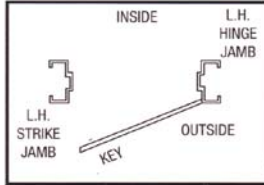

Door and Frame Handing Chart

SINGLE SWING DOORS

When door swings towards you and hinges are on right side of the door – **Door is R.H.R. / Frame is L.H.**
 When door swings inside and hinges are on right side of the door – **Door is R.H. / Frame is R.H.**

Right Hand Reverse Door (Swing Out) Left Hand Frame

Left Hand Reverse Door (Swing Out) Right Hand Frame

Right Hand Door (Swing In) Right Hand Frame

Left Hand Door (Swing In) Left Hand Frame

DOUBLE DOORS

When door leaf swing towards you and hinges are on the right side of active leaf – **Door is R.H.R Active / Frame is L.H. Active**
 When door leaf swing inside and hinges are on the right side of active leaf – **Door is R.H. Active / Frames is R.H. Active**