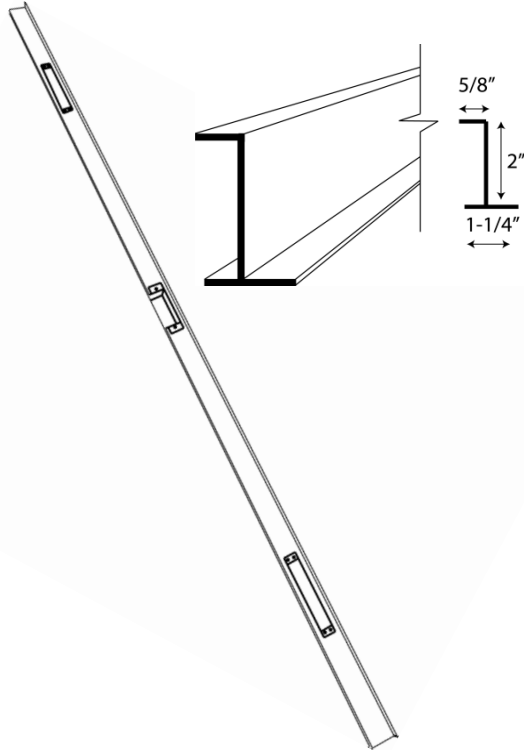

ACCESSORIES

ILLUSTRATION	ITEM #	DESCRIPTION
--------------	--------	-------------

ASTRAGALS

Wrap-around Astragal
 Length: 6'8", 7'0" and 8'0"
 Thickness: 16 Ga.

ZAST68	6'8" Non-Handed
ZAST70L	7'0" Left Hand
ZAST70R	7'0" Right Hand
ZAST80L	8'0" Left Hand
ZAST80R	8'0" Right Hand
ZAST68 CE	6'8" CECO location
ZAST68 CU	6'8" CURRIES location
ZAST68 REP	6'8" REPUBLIC location
ZAST70L CE	7'0" Left Hand CECO location
ZAST70R CE	7'0" Right Hand CECO location
ZAST70L CU	7'0" Left Hand CURRIES location
ZAST70R CU	7'0" Right Hand CURRIES location
ZAST70L REP	7'0" Left Hand REPUBLIC location
ZAST70R REP	7'0" Right Hand REPUBLIC location

Flat Astragal
 Dimensions: 1/8" thick x 2" wide

AST68	6'8"
AST70	7'0"
AST80	8'0"